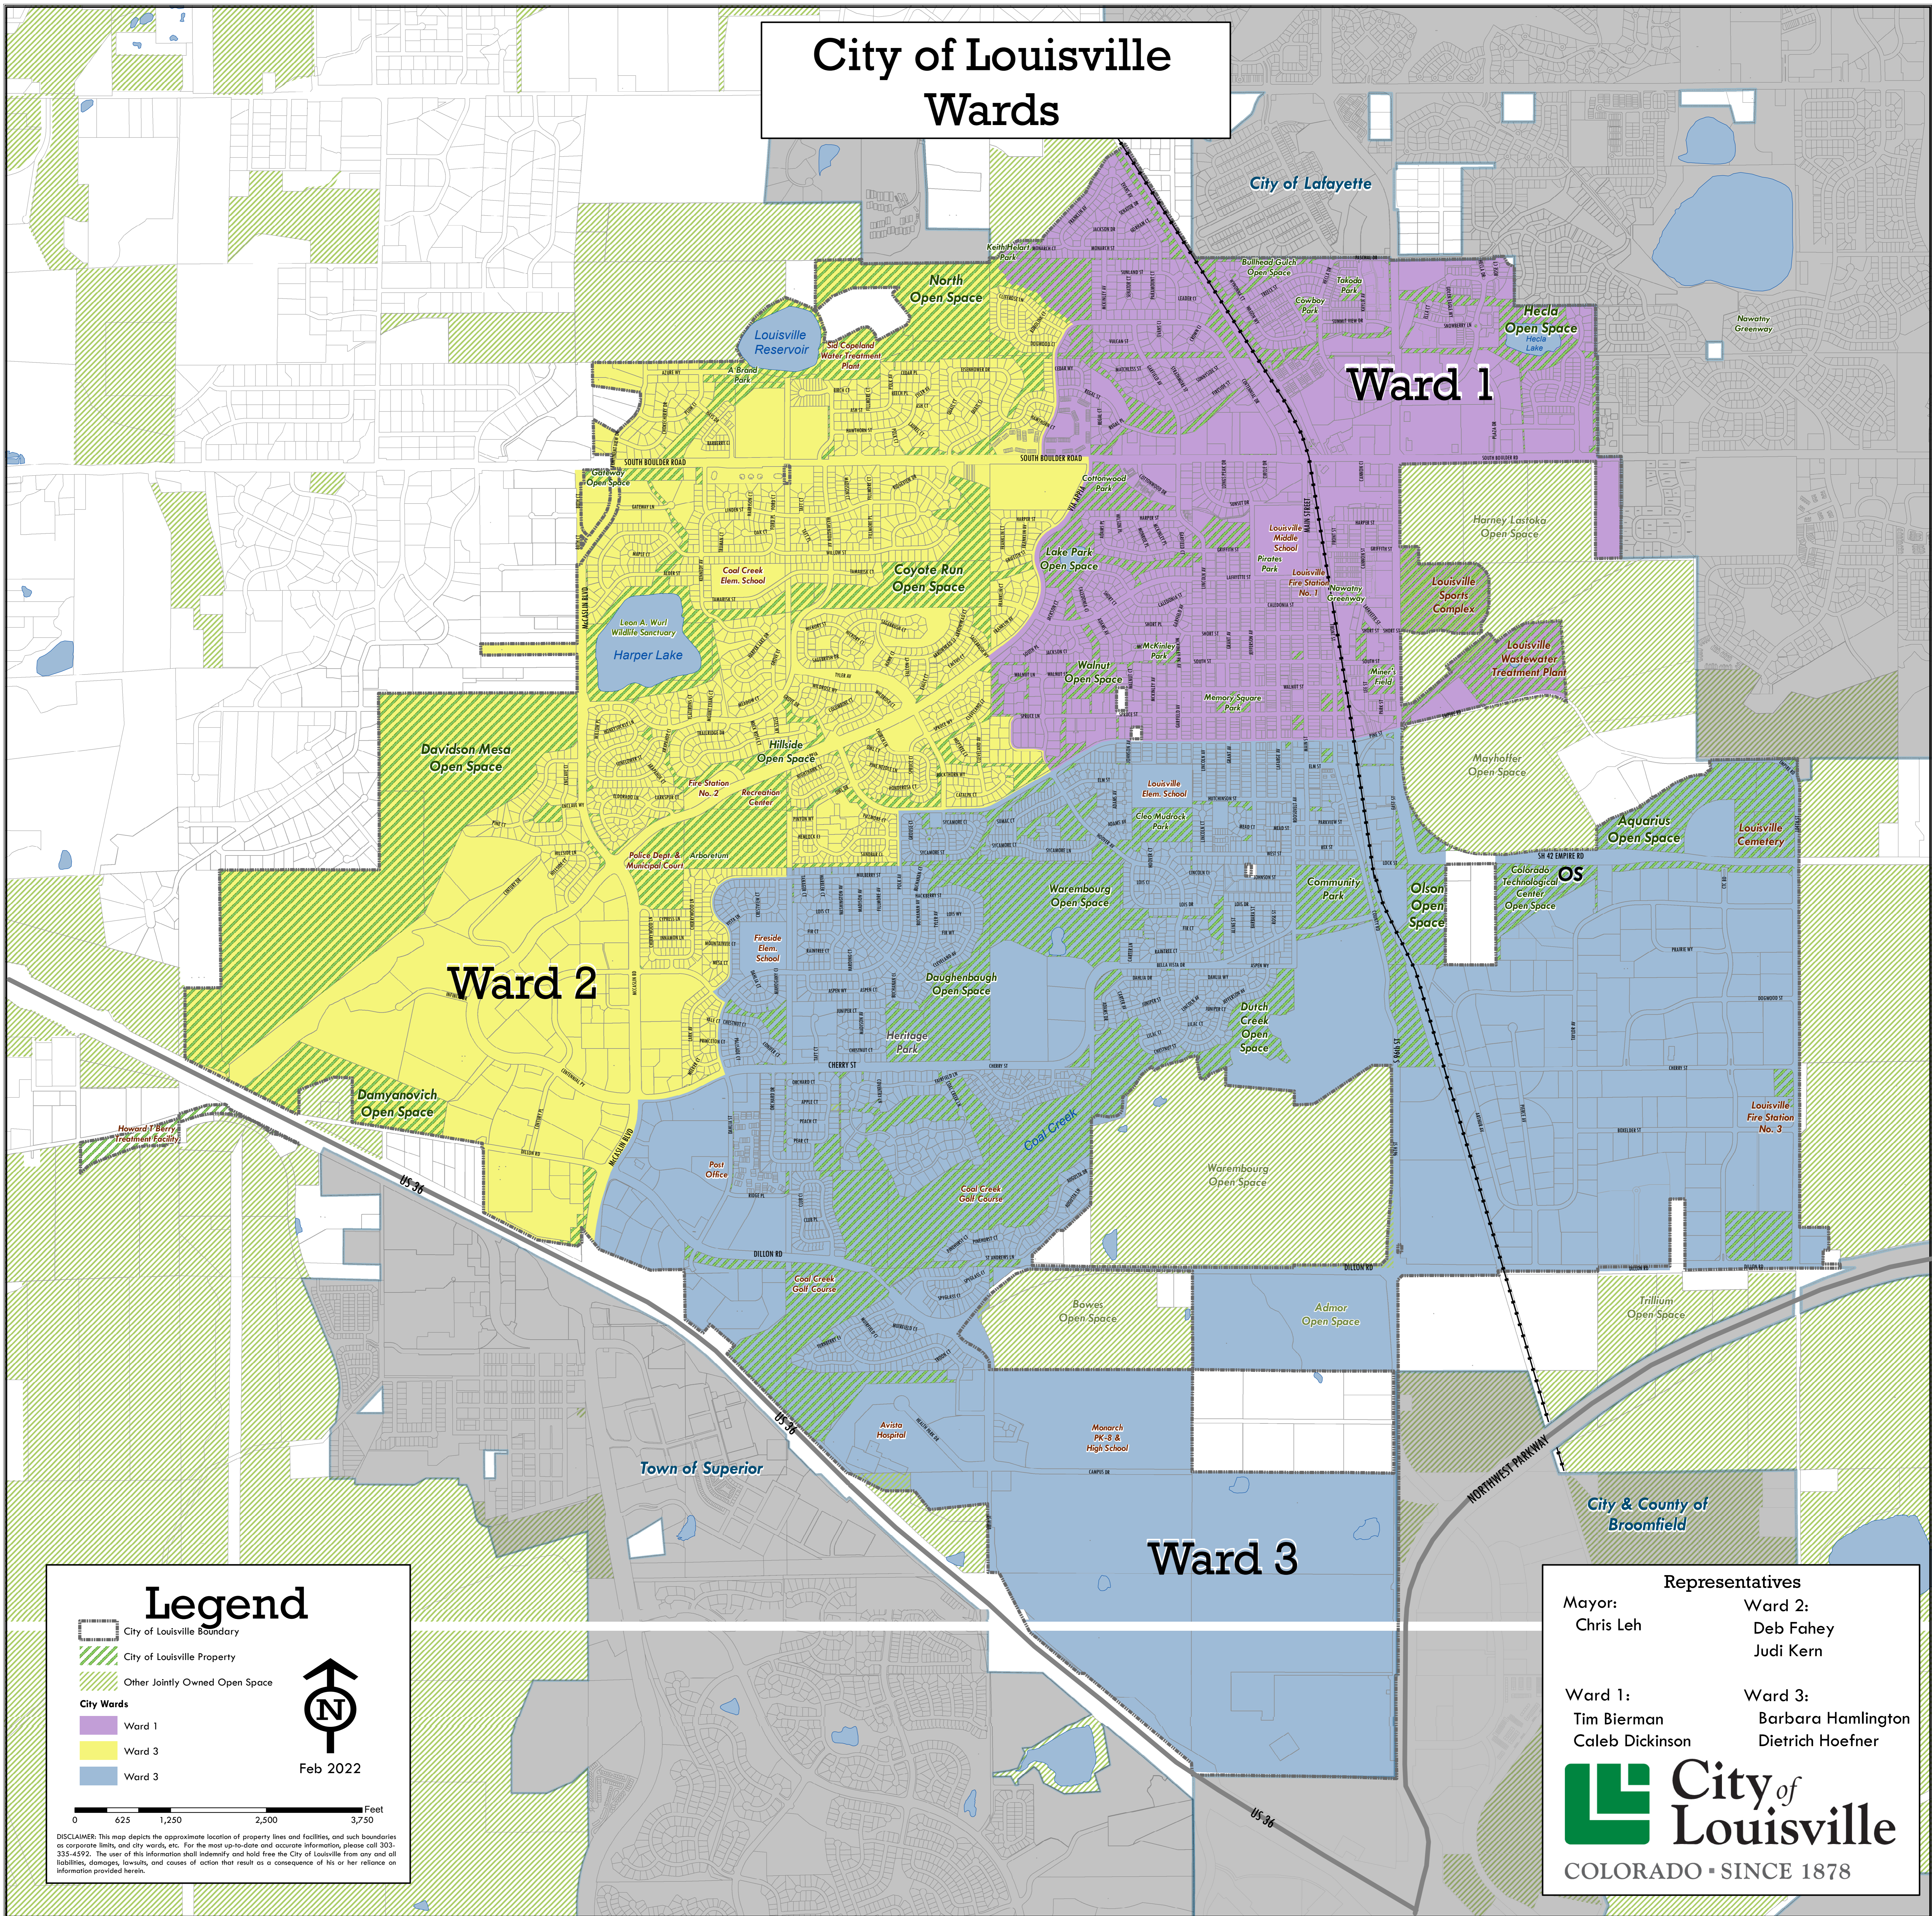

City of Louisville Wards

Ward 1

Ward 2

Ward 3

Legend

- City of Louisville Boundary
- City of Louisville Property
- Other Jointly Owned Open Space

City Wards

- Ward 1
- Ward 2
- Ward 3

Feb 2022

0 625 1,250 2,500 3,750 Feet

DISCLAIMER: This map depicts the approximate location of property lines and facilities, and such boundaries as corporate limits, and city wards, etc. For the most up-to-date and accurate information, please call 303-335-4592. The user of this information shall indemnify and hold free the City of Louisville from any and all liabilities, damages, lawsuits, and causes of action that result as a consequence of his or her reliance on information provided herein.